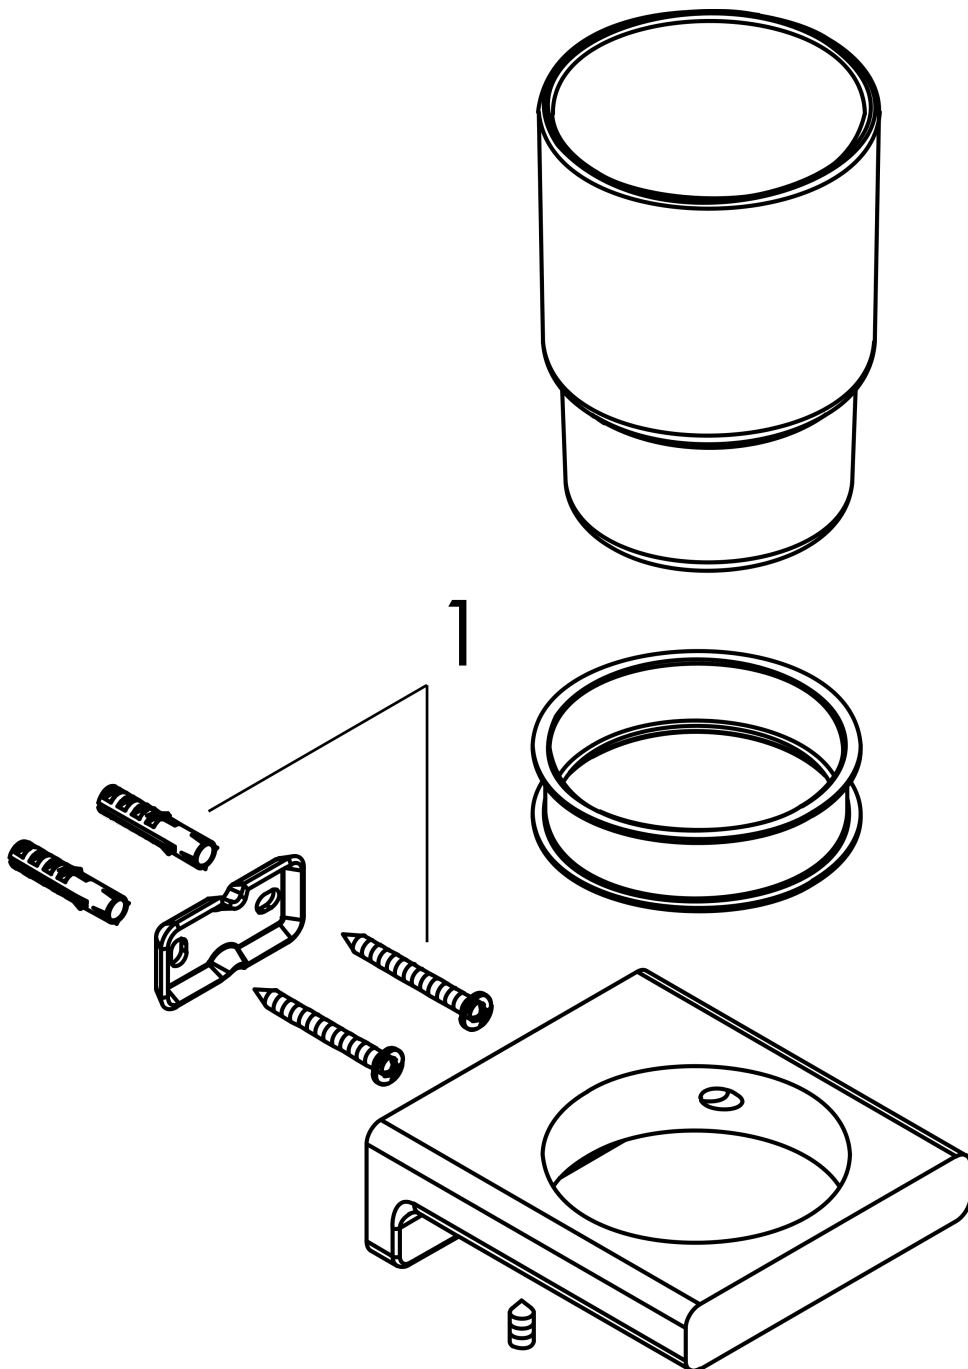

**AddStoris**  
**Toothbrush tumbler**

Surfaces: **Chrome** Article Number: **41749007**

**Description**

**product features**

- wall-mounted
- material: matt glass
- material holder: metal
- with mounting material
- concealed fastening
- drilling distance: 26 mm
- diameter drill hole: 6 mm

**Design awards**

reddot winner 2021

**Product image**

**Scale drawing**

**AddStoris**  
**Toothbrush tumbler**

Surfaces: **Chrome** Article Number: **41749007**

**Exploded Drawing**

Year of production: >04/21

**AddStoris**

**Toothbrush tumbler**

Surfaces: **Chrome** Article Number: **41749007**

**Spare part list**

Year of production: >04/21

Pos.	Description	Article Number	Price	PU
1	mounting set	40915000	-	1