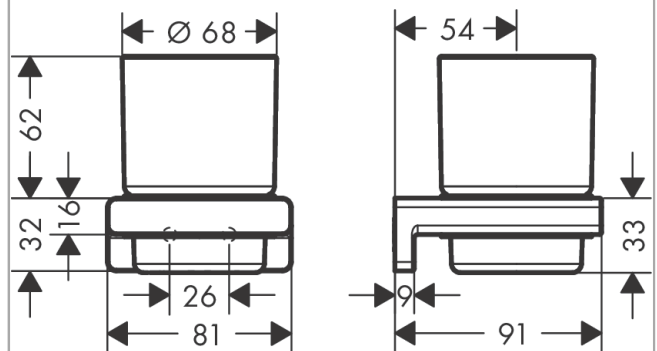

**AddStoris**  
**Toothbrush tumbler**

Surfaces: **Chrome** Article Number: **41749007**

**Description**

**product features**

- wall-mounted
- material: matt glass
- material holder: metal
- with mounting material
- concealed fastening
- drilling distance: 26 mm
- diameter drill hole: 6 mm

**Design awards**

reddot winner 2021

**Product image**

**Scale drawing**

**AddStoris**  
**Toothbrush tumbler**

Surfaces: **Chrome** Article Number: **41749007**

**Exploded Drawing**

Year of production: >04/21

**AddStoris**

**Toothbrush tumbler**

Surfaces: **Chrome** Article Number: **41749007**

**Spare part list**

Year of production: >04/21

Pos.	Description	Article Number	Price	PU
1	mounting set	40915000	-	1